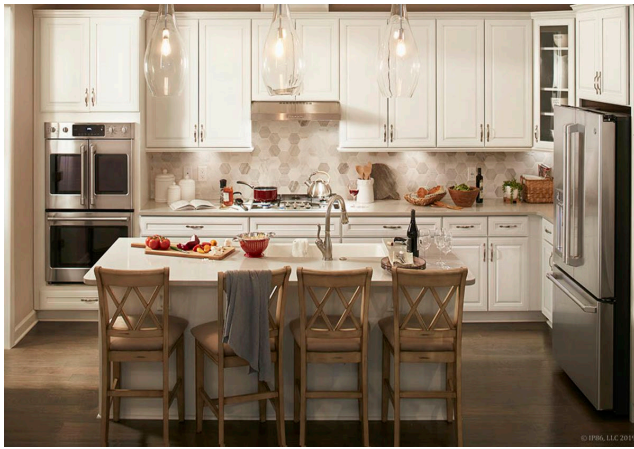

*Brantford - Oil Rubbed
Bronze Tissue Holder*
Moen: YB2208ORB

SUN TUNNELS

SUN TUNNELS

AVAILABLE WITH YOUR HOME

VELUX Sun Tunnel® – Rigid Skylights

***(Available with Decorative Diffuser and Light Kit)**

Notes