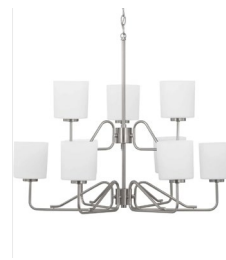

Tobin Collection – Nine-Light Chandelier
P400183-009