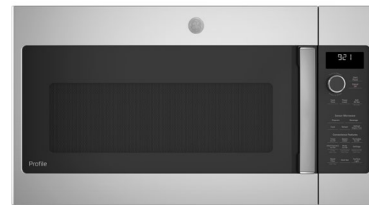

Ascend Stone – Candid
Heather
M109

APPLIANCES

APPLIANCES

INCLUDED WITH YOUR HOME

GE Profile™ – Stainless-Steel Interior Dishwasher with Hidden Controls
PDT715SYNFS
Level 1

GE Profile™ – 1.7 Cu. Ft. Over-the-Range Microwave Oven
PVM9179SRSS
Level 1