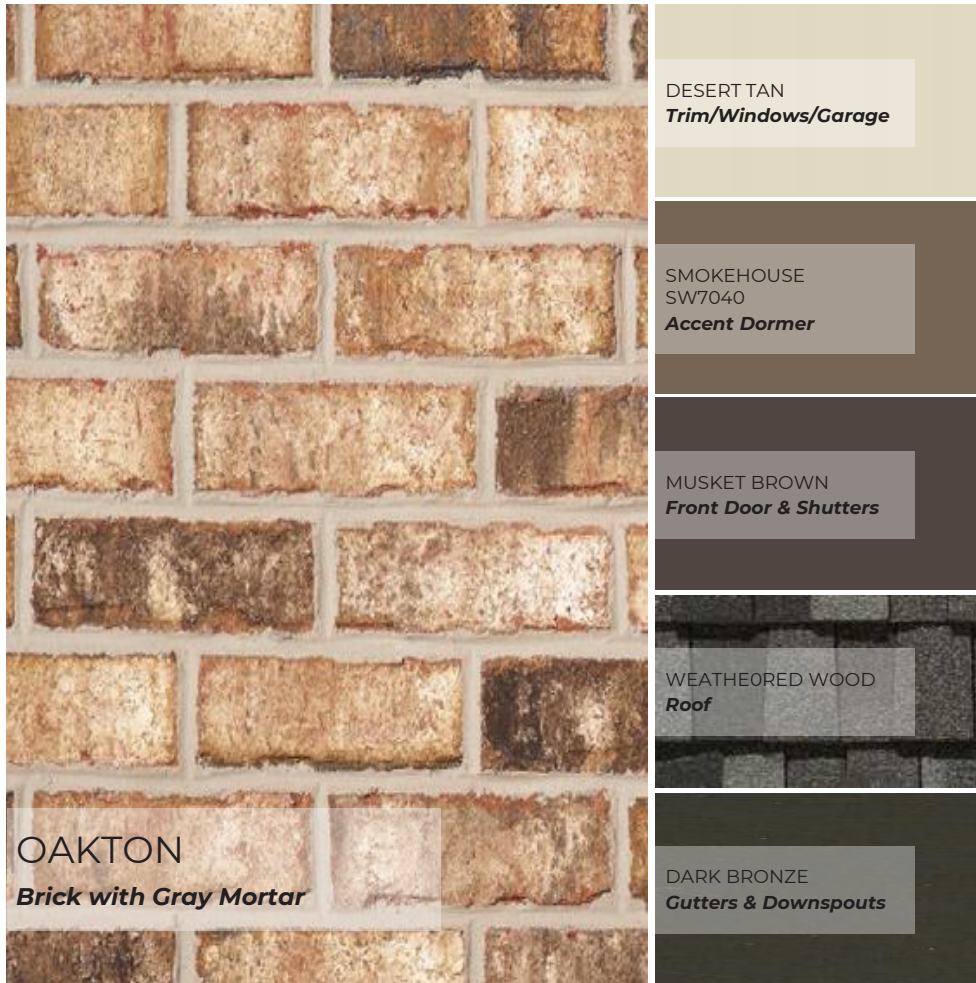

MUSKET BROWN
Front Door & Shutters

CHARCOAL BLACK
Roof

HARPER CREEK
Brick with Gray Mortar

DARK BRONZE
Gutters & Downspouts

TAUPE
Trim/Windows/Garage

GAUNTLET GRAY
SW7019
Accent Dormer

TUXEDO GRAY
Front Door & Shutters

CHARCOAL BLACK
Roof

EVELYN BAY
Brick with Gray Mortar

DARK BRONZE
Gutters & Downspouts

SPIAZZA

AVAILABLE FRONT DOOR OPTION

VITA

SOUTHAMPTON
Brick with Gray Mortar

TAUPE
Trim/Windows/Garage

CLASSIC FRENCH GRAY
SW0077
Accent Dormer

TUXEDO GRAY
Front Door & Shutters

CHARCOAL BLACK
Roof

DARK BRONZE
Gutters & Downspouts

WILMINGTON
Brick with Gray Mortar

DESERT TAN
Trim/Windows/Garage

COLONIAL REVIVAL
STONE SW2827
Accent Dormer

BLACK
Front Door & Shutters

CHARCOAL BLACK
Roof

DARK BRONZE
Gutters & Downspouts

VITA

AVAILABLE FRONT DOOR OPITION

	DESERT TAN <i>Trim/Windows/Garage</i>
	WARM STONE SW7032 <i>Accent Dormer</i>
	MUSKET BROWN <i>Front Door & Shutters</i>
	WEATHEORED WOOD <i>Roof</i>
	LIBBY MILL <i>Brick with Gray Mortar</i>
	DARK BRONZE <i>Gutters & Downspouts</i>