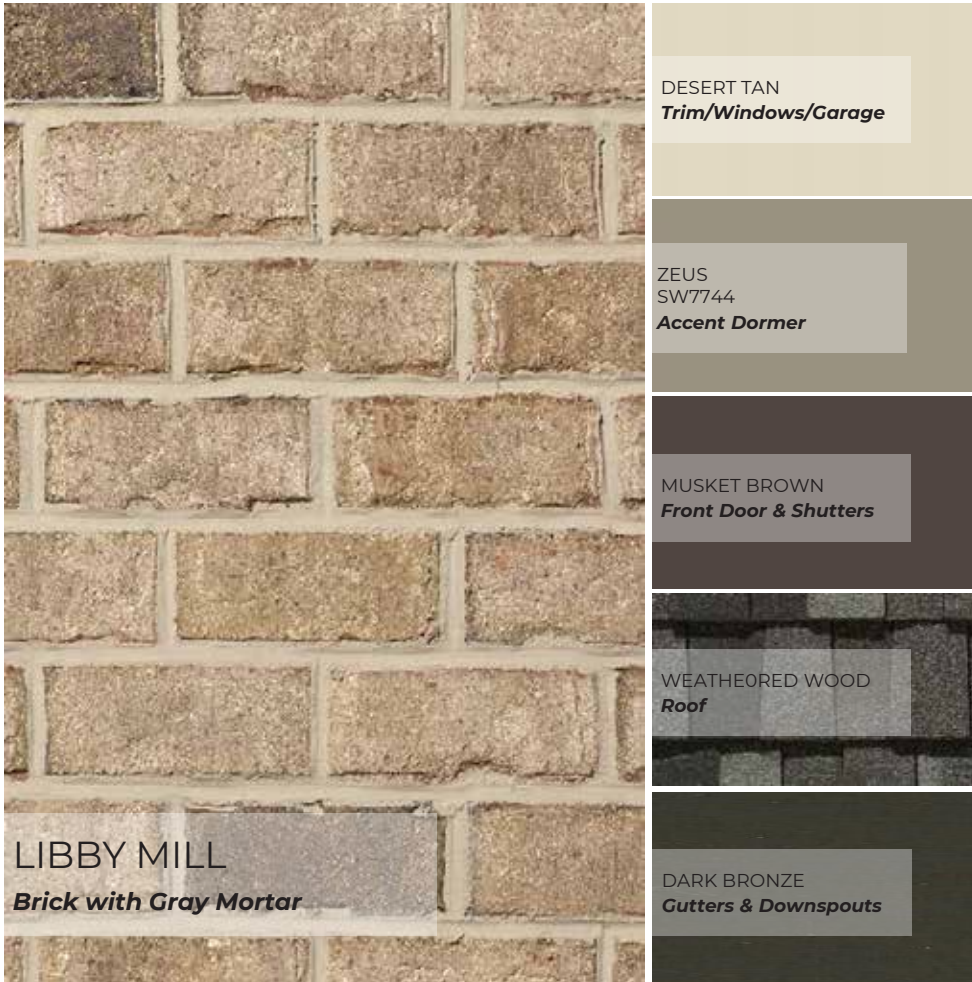

LUSSO

EVELYN BAY
Brick with Gray Mortar

TAUPE
Trim/Windows/Garage

VIRTUAL TAUPE
SW7039
Accent Dormer

MUSKET BROWN
Front Door & Shutters

CHARCOAL BLACK
Roof

DARK BRONZE
Gutters & Downspouts

OXFORD
Brick with Gray Mortar

DESERT TAN
Trim/Windows/Garage

PEWTER TANKARD
SW0023
Accent Dormer

BLACK
Front Door & Shutters

CHARCOAL BLACK
Roof

DARK BRONZE
Gutters & Downspouts

LUSSO

DESERT TAN
Trim/Windows/Garage

ZEUS
SW7744
Accent Dormer

MUSKET BROWN
Front Door & Shutters

WEATHEORED WOOD
Roof

LIBBY MILL
Brick with Gray Mortar

DARK BRONZE
Gutters & Downspouts

AVAILABLE FRONT DOOR OPITION

STAINED
*Oxford, Evelyn Bay,
Libby Mill Brick -
Front Door*

MUSKET BROWN
Front Door & Shutters

CHARCOAL BLACK
Roof

HARPER CREEK
Brick with Gray Mortar

DARK BRONZE
Gutters & Downspouts

TAUPE
Trim/Windows/Garage

GAUNTLET GRAY
SW7019
Accent Dormer

TUXEDO GRAY
Front Door & Shutters