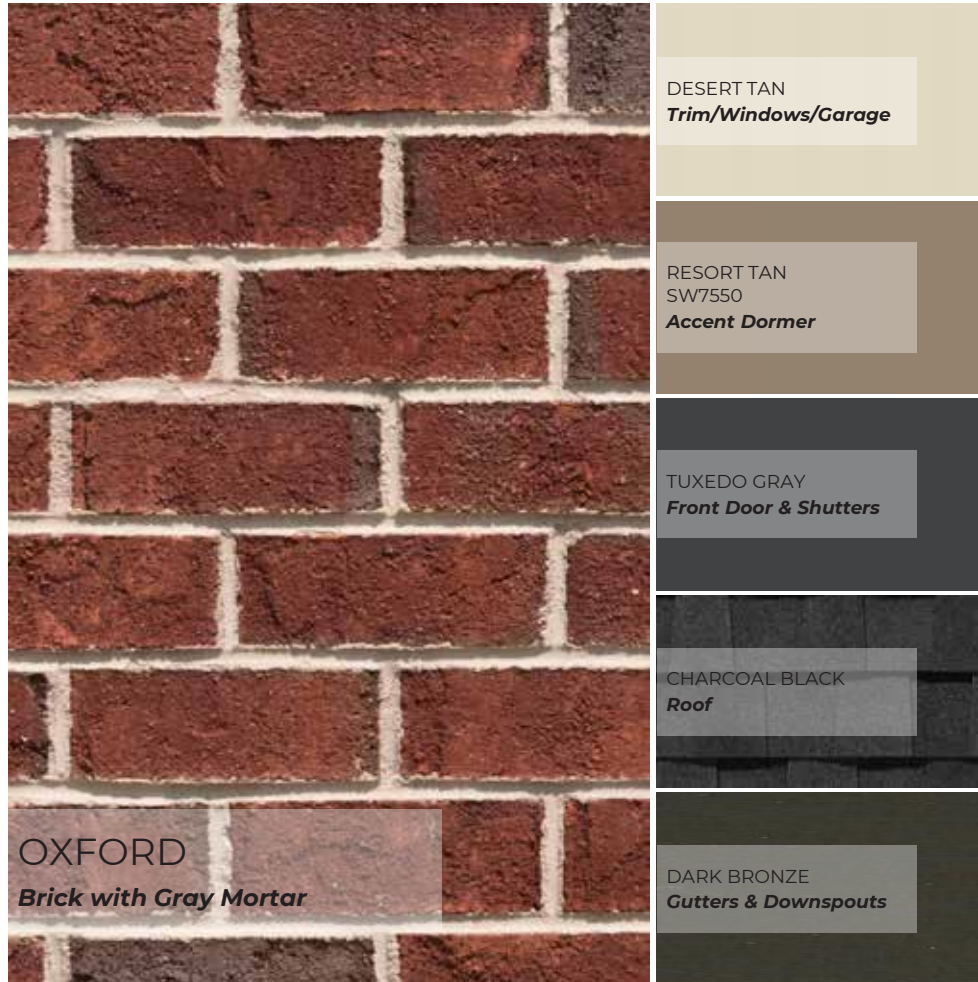

MUSKET BROWN
Front Door & Shutters

WEATHEORED WOOD
Roof

HARPER CREEK
Brick with Gray Mortar

DARK BRONZE
Gutters & Downspouts

PALAZZO

AVAILABLE FRONT DOOR OPTION

PIAZZA

EVELYN BAY
Brick with Gray Mortar

DESERT TAN
Trim/Windows/Garage

MEGA GREIGE
SW7031
Accent Dormer

TUXEDO GRAY
Front Door & Shutters

WEATHEORED WOOD
Roof

DARK BRONZE
Gutters & Downspouts

OAKTON
Brick with Gray Mortar

DESERT TAN
Trim/Windows/Garage