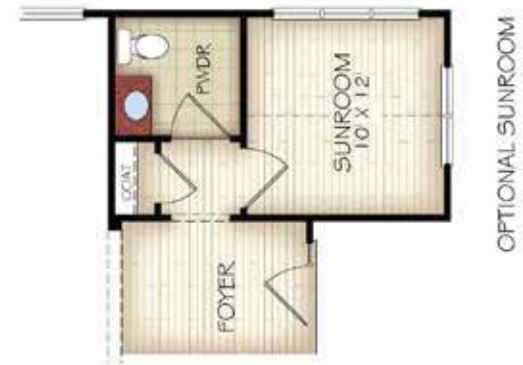

Vita

2,445 - 3,246 Square Feet (depending on structural options)

Floor plans are for illustration purposes only. Some features and specifications may vary depending on the architectural style. © Epcon Communities Franchising, Inc. 2015

Vita

Optional Bonus Suite

Floor plans are for illustration purposes only. Some features and specifications may vary depending on the architectural style. © Epcon Communities Franchising, Inc. 2015

Vita

Plan Options