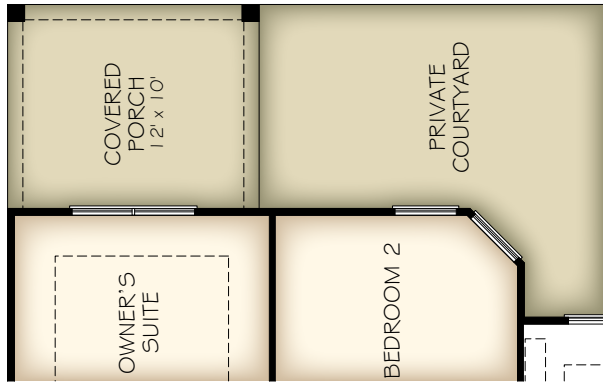

# Palazzo

1,519 to 1,782 Square Feet (depending on structural options)

Floor plans are for illustration purposes only. Some features and specifications may vary depending on the architectural style. © Epcon Communities Franchising, Inc. 2016

OPTIONAL COVERED PORCH

OPTIONAL OWNER'S SUITE SITTING ROOM

OPTIONAL EXTENDED COURTYARD PAVEMENT

OPTIONAL SCREENED PORCH

Floor plans are for illustration purposes only. Some features and specifications may vary depending on the architectural style. © Epcon Communities Franchising, Inc. 2016