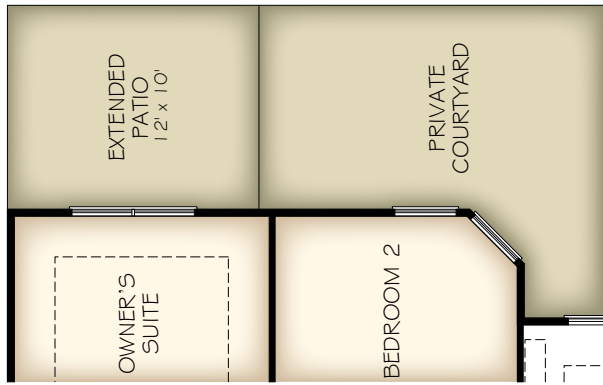

# Palazzo

1,519 to 1,782 Square Feet (depending on structural options)

Floor plans are for illustration purposes only. Some features and specifications may vary depending on the architectural style. © Epcon Communities Franchising, Inc. 2016

OPTIONAL COVERED PORCH

OPTIONAL OWNER'S SUITE SITTING ROOM

OPTIONAL EXTENDED COURTYARD PAVEMENT

OPTIONAL SCREENED PORCH

Floor plans are for illustration purposes only. Some features and specifications may vary depending on the architectural style. © Epcon Communities Franchising, Inc. 2016