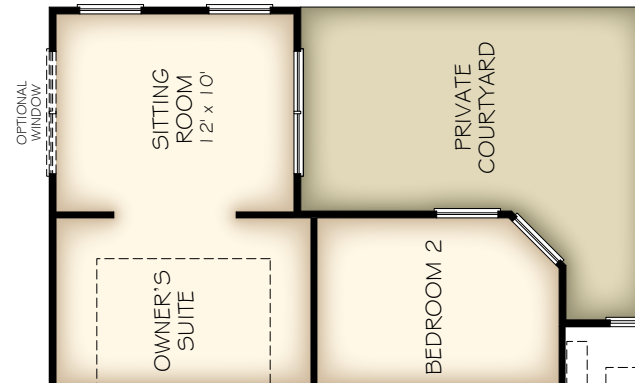

# Palazzo

1,519 to 1,782 Square Feet (depending on structural options)

Floor plans are for illustration purposes only. Some features and specifications may vary depending on the architectural style. © Epcon Communities Franchising, Inc. 2016

OPTIONAL COVERED PORCH

OPTIONAL OWNER'S SUITE SITTING ROOM

OPTIONAL EXTENDED COURTYARD PAVEMENT

OPTIONAL SCREENED PORCH

Floor plans are for illustration purposes only. Some features and specifications may vary depending on the architectural style. © Epcon Communities Franchising, Inc. 2016