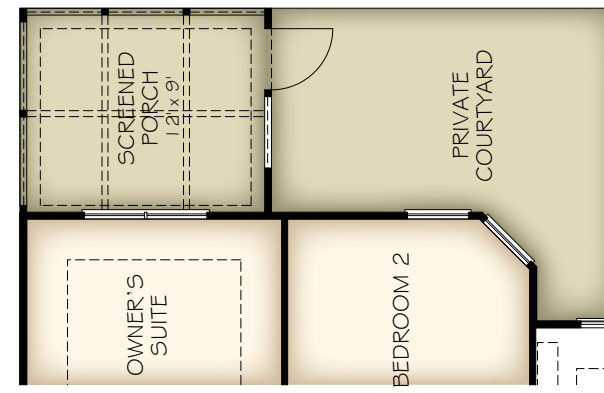

# Palazzo

1,519 to 1,782 Square Feet (depending on structural options)

Floor plans are for illustration purposes only. Some features and specifications may vary depending on the architectural style. © Epcon Communities Franchising, Inc. 2016

OPTIONAL COVERED PORCH

OPTIONAL OWNER'S SUITE SITTING ROOM

OPTIONAL EXTENDED COURTYARD PAVEMENT

OPTIONAL SCREENED PORCH

Floor plans are for illustration purposes only. Some features and specifications may vary depending on the architectural style. © Epcon Communities Franchising, Inc. 2016